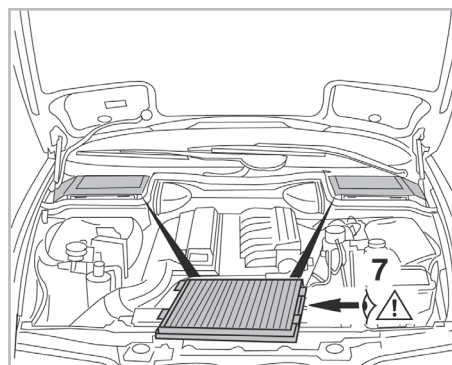

COMFORT

particle filter

715685

FH914

PA

WANT TO KNOW MORE?

www.valeo-techassist.com

FOR
BMW

SERIES 5 E39 A/C+ (07/95 > 04/04) / M5 E39 A/C+ (07/99 >)

Valeo Service - Société par Actions simplifiée - Capital de 12 900 000 € - 70, rue Playel, 93285 Saint-Denis Cedex - France - B 306 486 408 RCS Bobigny