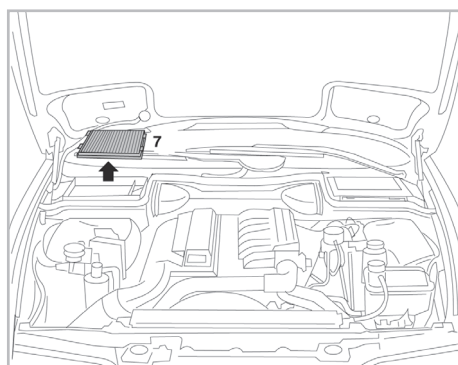

COMFORT

particle filter

715685

FH914

PA

WANT TO KNOW MORE?

www.valeo-techassist.com

FOR
BMW

SERIES 5 E39 A/C+ (07/95 > 04/04) / M5 E39 A/C+ (07/99 >)

Valeo Service - Société par Actions simplifiée - Capital de 12 900 000 € - 70, rue Playel, 93285 Saint-Denis Cedex - France - B 306 486 408 RCS Bobigny