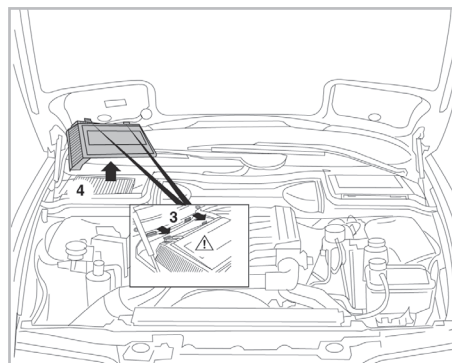

COMFORT

particle filter

715685

FH914

PA

WANT TO KNOW MORE?

www.valeo-techassist.com

FOR
BMW

SERIES 5 E39 A/C+ (07/95 > 04/04) / M5 E39 A/C+ (07/99 >)

Valeo Service - Société par Actions simplifiée - Capital de 12 900 000 € - 70, rue Playel, 93285 Saint-Denis Cedex - France - B 306 486 408 RCS Bobigny