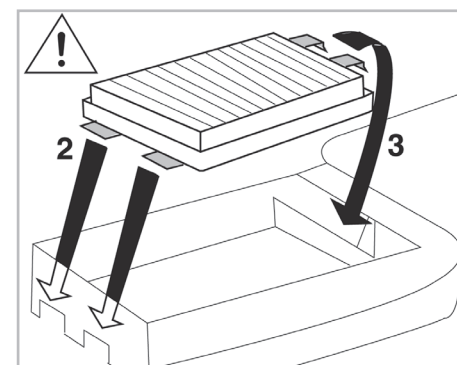

COMFORT

particle filter

715685

FH914

PA

WANT TO KNOW MORE?

www.valeo-techassist.com

FOR
BMW

SERIES 5 E39 A/C+ (07/95 > 04/04) / M5 E39 A/C+ (07/99 >)

Valeo Service - Société par Actions simplifiée - Capital de 12 900 000 € - 70, rue Playel, 93285 Saint-Denis Cedex - France - B 306 486 408 RCS Bobigny