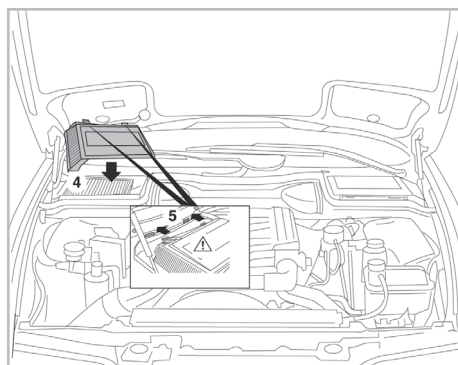

COMFORT

particle filter

715685

FH914

PA

WANT TO KNOW MORE?

www.valeo-techassist.com

FOR
BMW

SERIES 5 E39 A/C+ (07/95 > 04/04) / M5 E39 A/C+ (07/99 >)

Valeo Service - Société par Actions simplifiée - Capital de 12 900 000 € - 70, rue Playel, 93285 Saint-Denis Cedex - France - B 306 486 408 RCS Bobigny