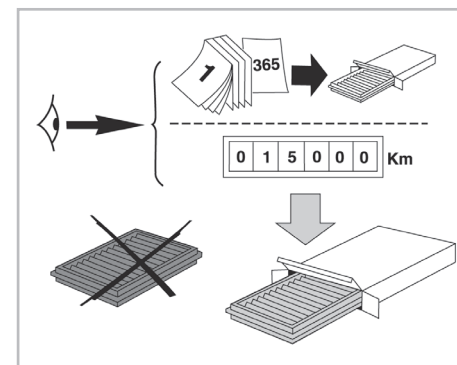

COMFORT

particle filter

715685

FH914

PA

WANT TO KNOW MORE?

www.valeo-techassist.com

FOR
BMW

SERIES 5 E39 A/C+ (07/95 > 04/04) / M5 E39 A/C+ (07/99 >)

Valeo Service - Société par Actions simplifiée - Capital de 12 900 000 € - 70, rue Playel, 93285 Saint-Denis Cedex - France - B 306 486 408 RCS Bobigny