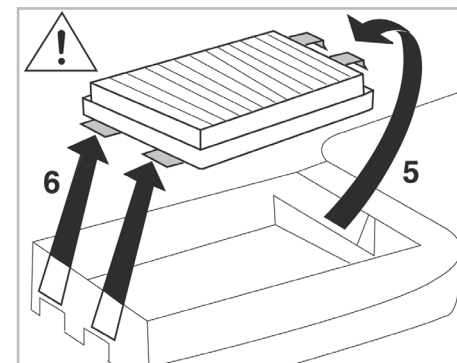

COMFORT

particle filter

715685

FH914

PA

WANT TO KNOW MORE?

www.valeo-techassist.com

FOR
BMW

SERIES 5 E39 A/C+ (07/95 > 04/04) / M5 E39 A/C+ (07/99 >)

Valeo Service - Société par Actions simplifiée - Capital de 12 900 000 € - 70, rue Playel, 93285 Saint-Denis Cedex - France - B 306 486 408 RCS Bobigny