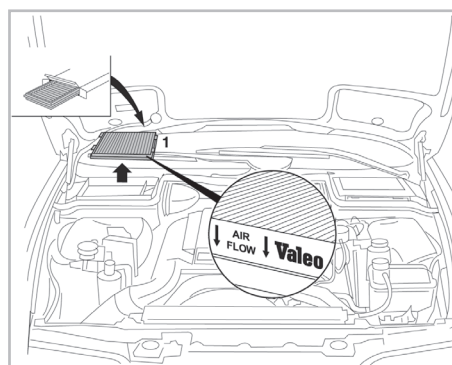

COMFORT

particle filter

715685

FH914

PA

WANT TO KNOW MORE?

www.valeo-techassist.com

FOR
BMW

SERIES 5 E39 A/C+ (07/95 > 04/04) / M5 E39 A/C+ (07/99 >)

Valeo Service - Société par Actions simplifiée - Capital de 12 900 000 € - 70, rue Playel, 93285 Saint-Denis Cedex - France - B 306 486 408 RCS Bobigny