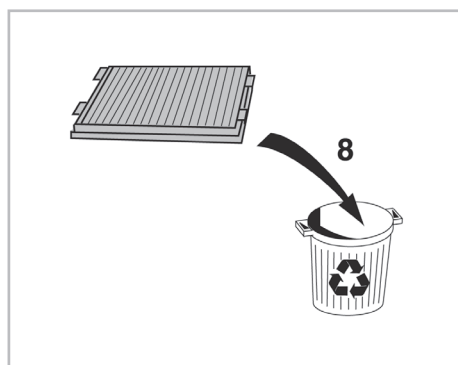

COMFORT

particle filter

715685

FH914

PA

WANT TO KNOW MORE?

www.valeo-techassist.com

FOR
BMW

SERIES 5 E39 A/C+ (07/95 > 04/04) / M5 E39 A/C+ (07/99 >)

Valeo Service - Société par Actions simplifiée - Capital de 12 900 000 € - 70, rue Playel, 93285 Saint-Denis Cedex - France - B 306 486 408 RCS Bobigny