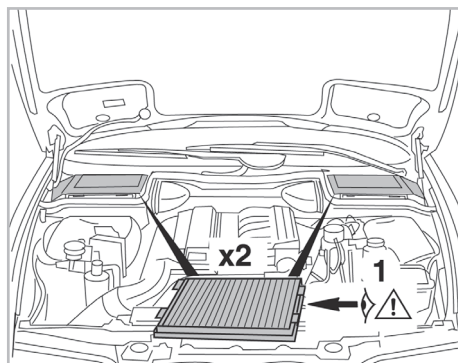

COMFORT

particle filter

715685

FH914

PA

WANT TO KNOW MORE?

www.valeo-techassist.com

FOR
BMW

SERIES 5 E39 A/C+ (07/95 > 04/04) / M5 E39 A/C+ (07/99 >)

Valeo Service - Société par Actions simplifiée - Capital de 12 900 000 € - 70, rue Playel, 93285 Saint-Denis Cedex - France - B 306 486 408 RCS Bobigny